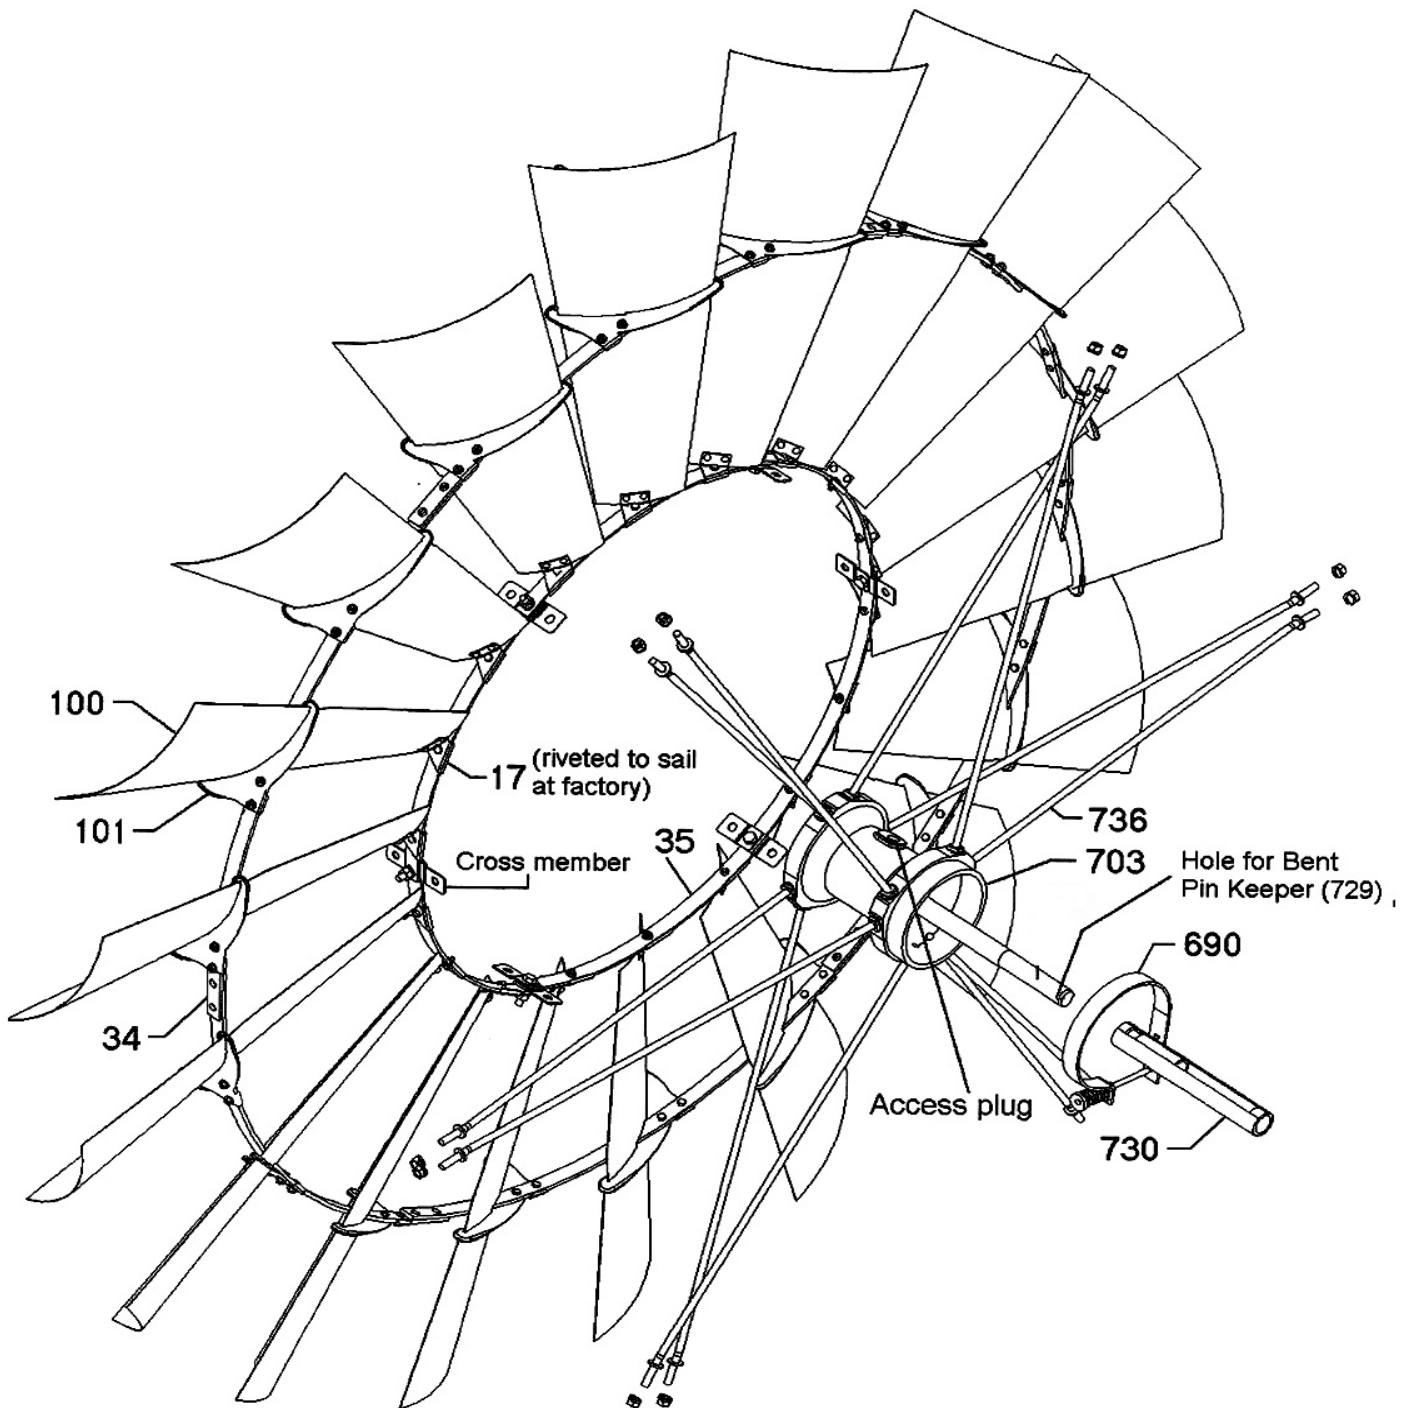

New 702 Model

Wheel Assembly Parts

Power From Above, Water From Below.™

PART NO.	DESCRIPTION
100	Sail (Includes 17)
101	Sail Rib
34	Outer Wheel Band
35	Inner Wheel Band

PART NO.	DESCRIPTION
690	Brake Band
703	Wheel Hub Includes Main Shaft
730	Bearing for 703
736	Wheel Arm