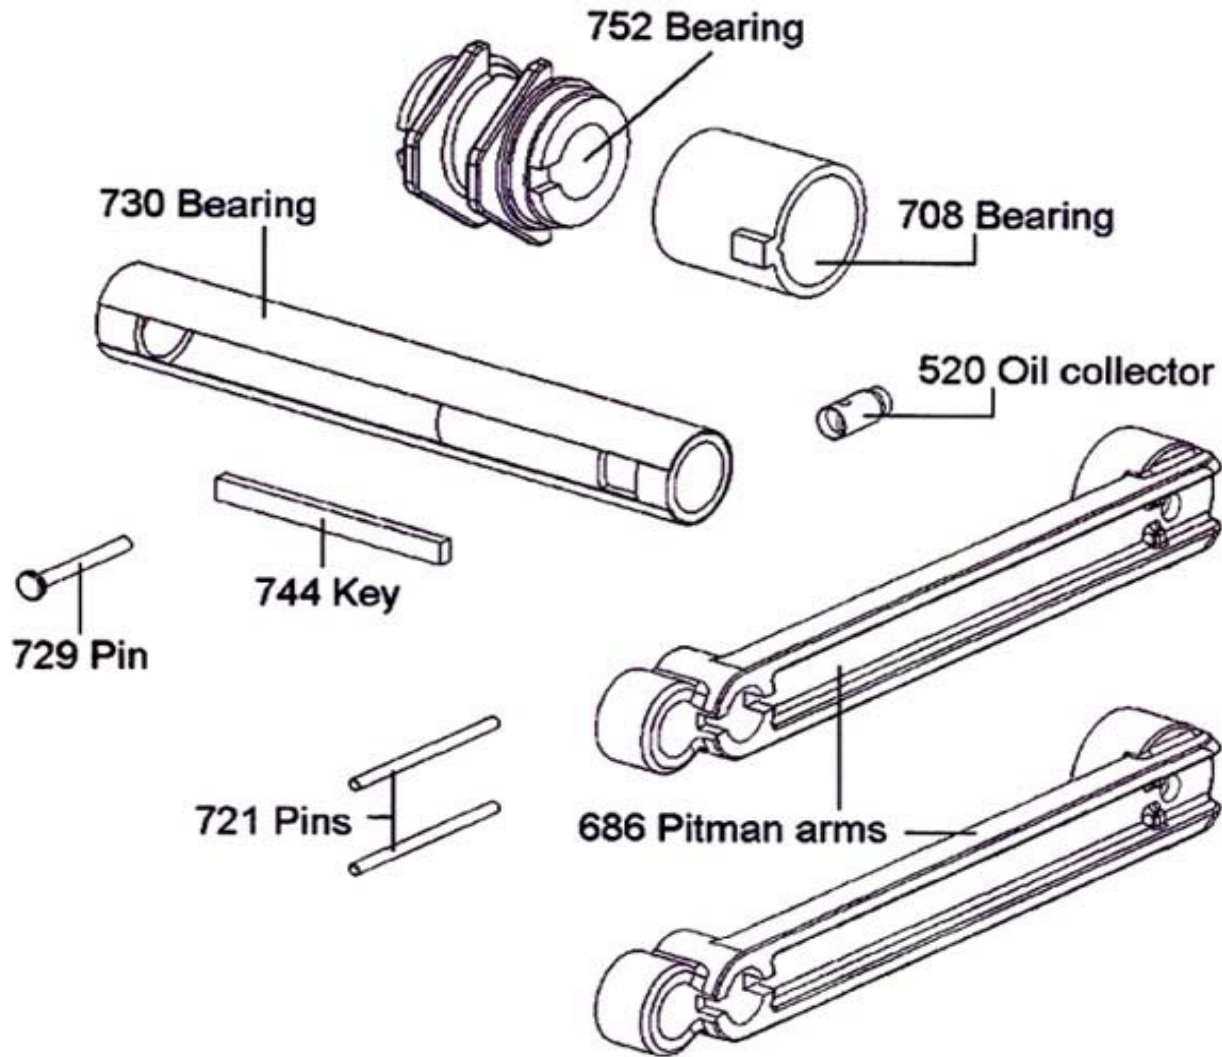

New 702 Model

Bearing Kit

Power From Above, Water From Below.™

707 - Bearing Repair Kit	
X-707 Bearing Kit	
A-707 Bearing Kit	
B-707 Bearing Kit	
D-707 Bearing Kit	
E-707 Bearing Kit	
F-707 Bearing Kit	

707 Bearing Kit Includes:	
1 - 708 Bearing for 704's	1 - 744 Key for 704's
1 - 752 Bearing for 705's	2 - 686 Pitman Arms
1 - 730 Bearing for 719	1 - 520 Oil Collector
2 - 721 Pin for 705's	1 - 729 Pin for 719