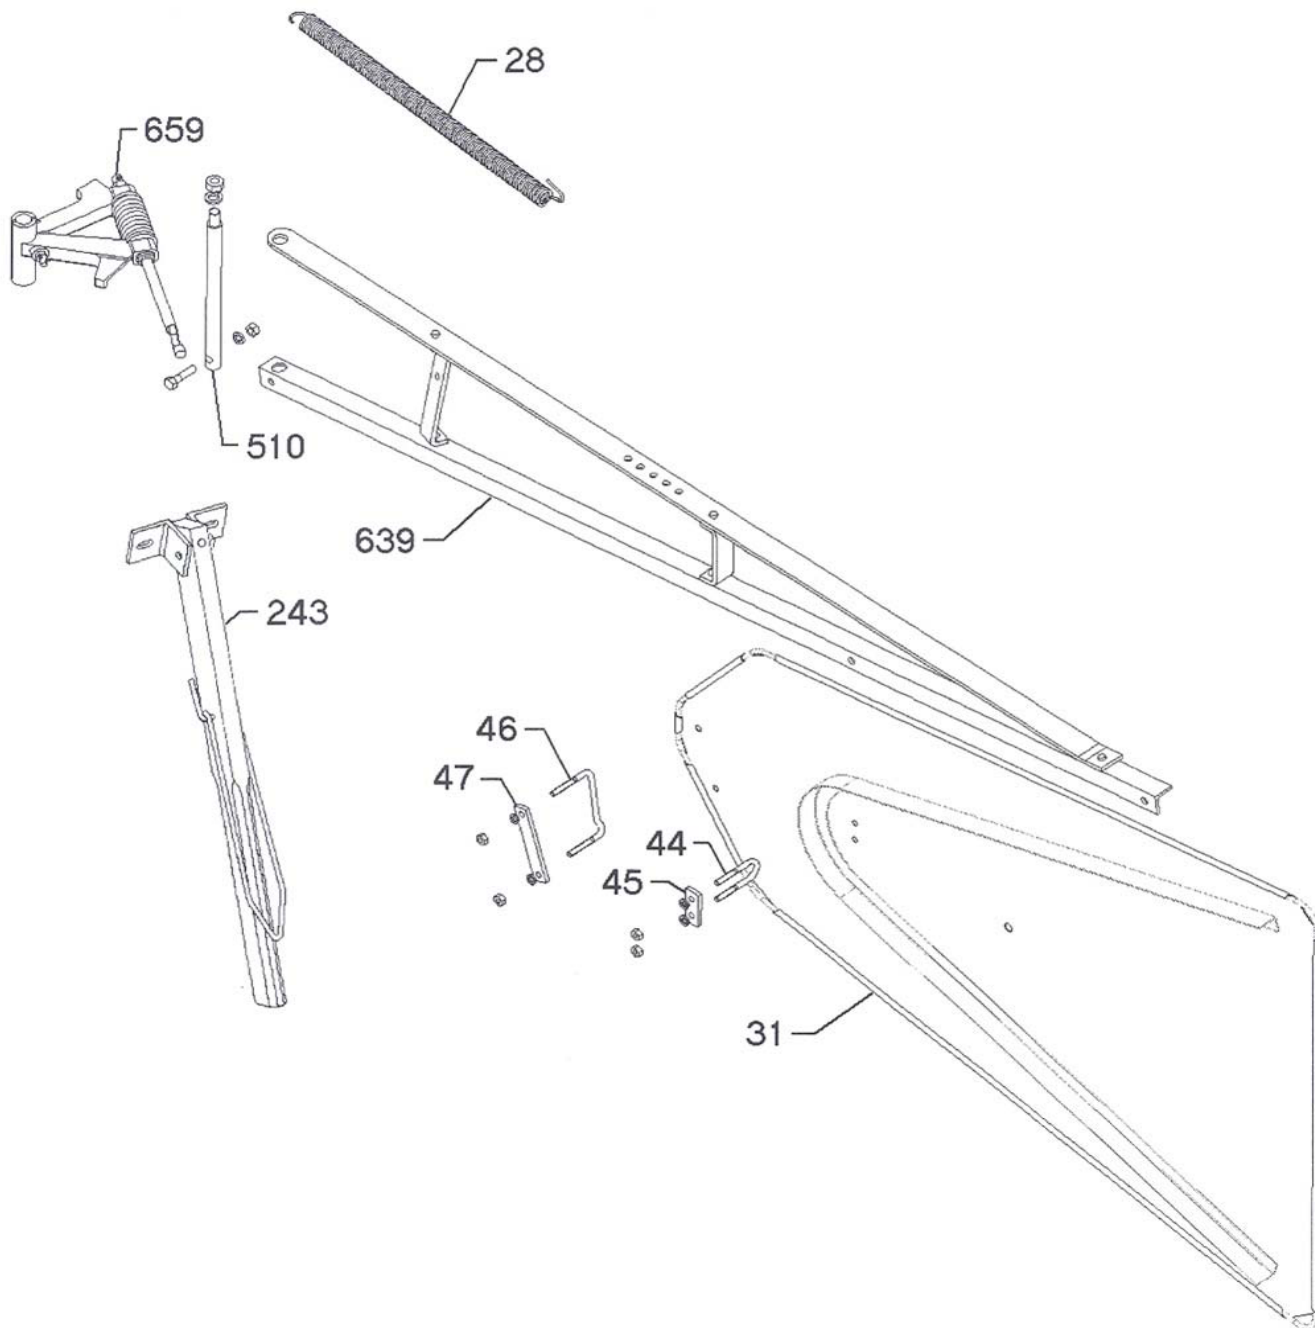

## Tail Parts

Power From Above, Water From Below.™

PART NO.	DESCRIPTION
47	Washer for 46
243	Furl Handle, Complete
510	Pivot Bolt for Tailbone
639	Tailbone
659	Buffer Device, Complete

PART NO.	DESCRIPTION
28	Vane Spring
31	Vane
44	U-Bolt, Narrow
45	Washer for 44
46	U-Bolt, Wide